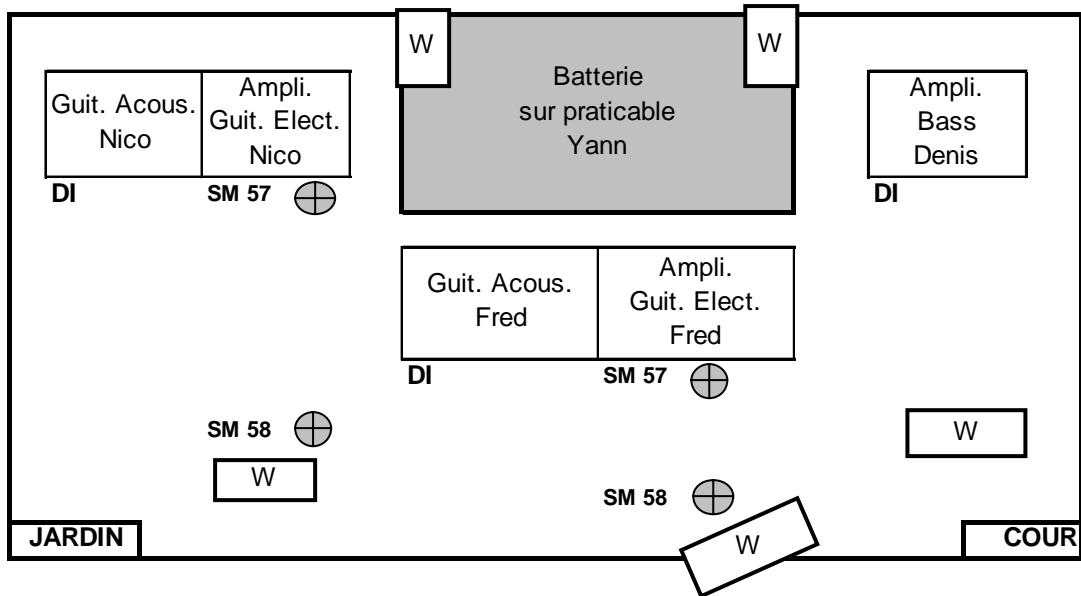

PATCH SHOOT MAMY

Voie	1	2	3	4	5	6	7	8	9	10	11	12	13	14	15	16
Source	Kick	Snare	Tom Aigu	Tom médium 1	Tom médium 2	Tom Floor	H.H	Over heads Jardin	Over heads Cours	Guit. Elect. Nico	Guit. Acous. Nico	Guit. Elect. Fred	Guit. Acous. Fred	Bass	Chant Nico	Chant Lead Fred
Micro	Beta52	SM57	SM57 ou E604	SM57 ou E604	SM57 ou E604	SM57 ou E604	SM81	SM81	SM81	SM57	DI	SM57	DI	DI	SM58	SM58